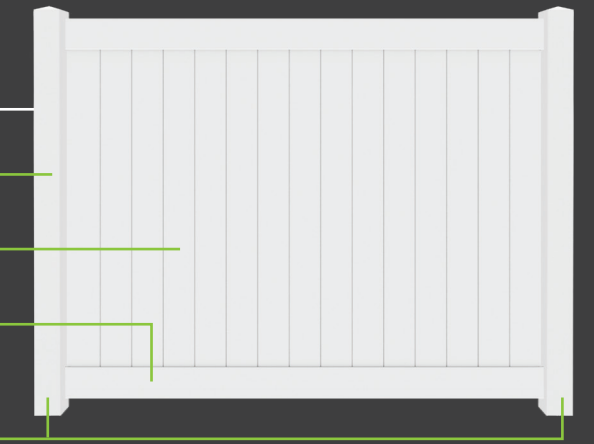

## HAVEN SERIES

Best

Colors Available:

5" x 5" Posts

6" GlideLock® 'Haven' Boards (1)

2" x 7" Decorative Rails (2)

8' Wide Panels  
4', 5', 6', 8' Heights Available

\$\$\$

## HOME SERIES

Better

Colors Available:

5" x 5" Posts

6" GlideLock® 'Home' Boards (1)

1¾" x 7" Rails

8' Wide Panels  
6' Height Available

\$\$

## HARBOR SERIES

Good

Colors Available:

5" x 5" Posts

6" Standard Tongue & Groove Boards

1¾" x 5½" Rails

6', 8' Wide Panels  
6' Height Available

\$