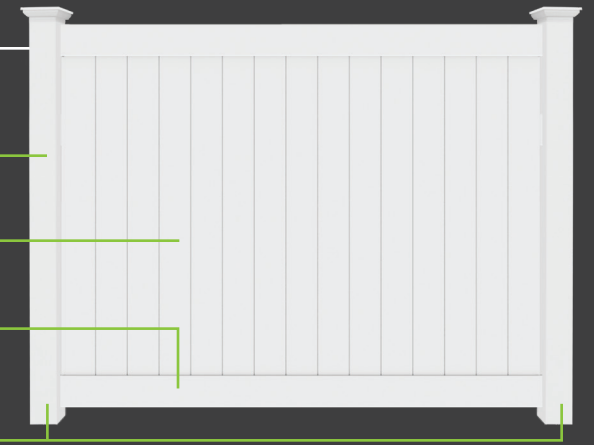

## HAVEN SERIES

Best

Colors Available:

5" x 5" Posts

6" GlideLock® 'Haven' Boards (1)

2" x 7" Decorative Rails (2)

8' Wide Panels  
4', 5', 6', 8' Heights Available

\$\$\$

## HOME SERIES

Better

Colors Available:

5" x 5" Posts

6" GlideLock® 'Home' Boards (1)

1¾" x 7" Rails

8' Wide Panels  
6' Height Available

\$\$

## HARBOR SERIES

Good

Colors Available:

5" x 5" Posts

6" Standard Tongue & Groove Boards

1¾" x 5½" Rails

6', 8' Wide Panels  
6' Height Available

\$