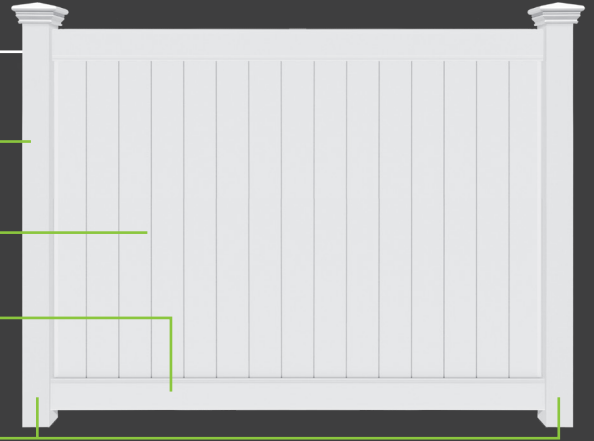

## HAVEN SERIES

Best

Colors Available:

5" x 5" Posts

6" GlideLock® 'Haven' Boards (1)

2" x 7" Decorative Rails (2)

8' Wide Panels  
4', 5', 6', 8' Heights Available

\$\$\$

## HOME SERIES

Better

Colors Available:

5" x 5" Posts

6" GlideLock® 'Home' Boards (1)

1¾" x 7" Rails

8' Wide Panels  
6' Height Available

\$\$

## HARBOR SERIES

Good

Colors Available:

5" x 5" Posts

6" Standard Tongue & Groove Boards

1¾" x 5½" Rails

6', 8' Wide Panels  
6' Height Available

\$