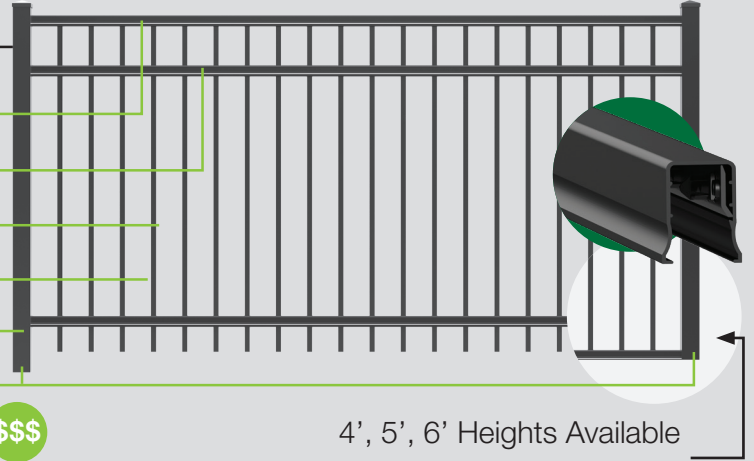

Granite Series Overview

HAVEN SERIES

Best

Colors Available:

1 3/16" x 1 1/2" Decorative Rails (1)

Corigin® Technology (2)

3/4" x 3/4" 'Haven' Pickets

3 7/8" Picket Spacing

2 1/2" x 2 1/2" Posts

8' Wide Panels
Rackable Up to 48"

4', 5', 6' Heights Available
4 1/2' Height - Drop Rail Available

HOME SERIES

Better

Colors Available:

1" x 1" Square Rails (1)

Corigin® Technology (2)

3/4" x 3/4" 'Home' Pickets

3 7/8" Picket Spacing

2" x 2" Posts

6' Wide Panels
Rackable Up to 38"

3', 4', 5', 6' Heights Available
4 1/2', 5' Heights - Drop Rail Available

HARBOR SERIES

Good

Colors Available:

1" x 1" Square Rails (1)

Corigin® Technology (2)

5/8" x 5/8" 'Harbor' Pickets

3 3/4" Picket Spacing

2" x 2" Posts

6' Wide Panels
Rackable Up to 38"

3', 4', 5', 6' Heights Available
4', 4 1/2', 5' Heights - Drop Rail Available