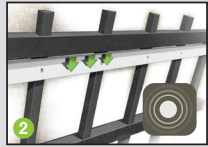

Granite Series Overview

HAVEN SERIES

Best

Colors Available:

1 3/16" x 1 1/2" Decorative Rails (1)

Corigin® Technology (2)

3/4" x 3/4" 'Haven' Pickets

3 7/8" Picket Spacing

2 1/2" x 2 1/2" Posts

8' Wide Panels
Rackable Up to 48"

4', 5', 6' Heights Available
4 1/2' Height - Drop Rail Available

HOME SERIES

Better

Colors Available:

1" x 1" Square Rails (1)

Corigin® Technology (2)

3/4" x 3/4" 'Home' Pickets

3 7/8" Picket Spacing

2" x 2" Posts

6' Wide Panels
Rackable Up to 38"

3', 4', 5', 6' Heights Available
4 1/2', 5' Heights - Drop Rail Available

HARBOR SERIES

Good

Colors Available: