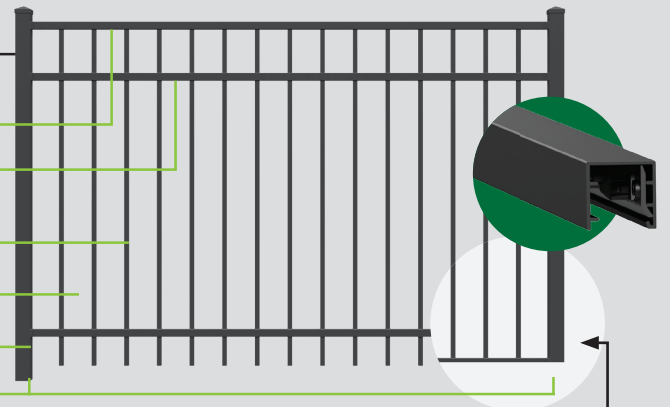

Granite Series Overview

HAVEN SERIES

Best

Colors Available:

1 3/16" x 1 1/2" Decorative Rails (1)

Corigin® Technology (2)

3/4" x 3/4" 'Haven' Pickets

3 7/8" Picket Spacing

2 1/2" x 2 1/2" Posts

8' Wide Panels
Rackable Up to 48"

4', 5', 6' Heights Available
4 1/2' Height - Drop Rail Available

HOME SERIES

Better

Colors Available:

1" x 1" Square Rails (1)

Corigin® Technology (2)

3/4" x 3/4" 'Home' Pickets

3 7/8" Picket Spacing

2" x 2" Posts

6' Wide Panels
Rackable Up to 38"

3', 4', 5', 6' Heights Available
4 1/2', 5' Heights - Drop Rail Available

HARBOR SERIES

Good

Colors Available:

1" x 1" Square Rails (1)

Corigin® Technology (2)

5/8" x 5/8" 'Harbor' Pickets

3 3/4" Picket Spacing

2" x 2" Posts

6' Wide Panels
Rackable Up to 38"

3', 4', 5', 6' Heights Available
4', 4 1/2', 5' Heights - Drop Rail Available