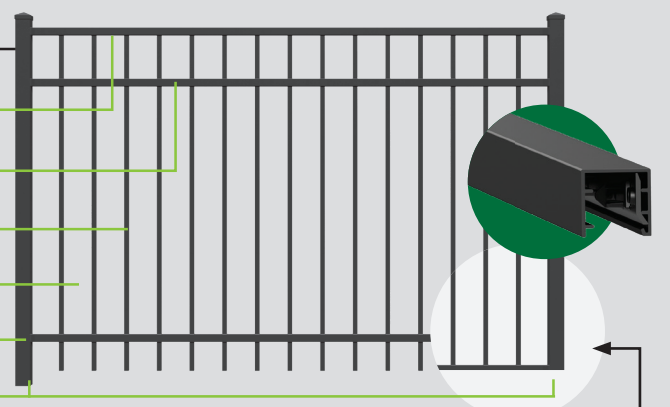

2 1/2" x 2 1/2" Posts

8' Wide Panels
Rackable Up to 48"

4', 5', 6' Heights Available
4 1/2' Height - Drop Rail Available

HOME SERIES

Better

Colors Available:

1" x 1" Square Rails (1)

Corigin® Technology (2)

3/4" x 3/4" 'Home' Pickets

3 7/8" Picket Spacing

2" x 2" Posts

6' Wide Panels
Rackable Up to 38"

3', 4', 5', 6' Heights Available
4 1/2', 5' Heights - Drop Rail Available

HARBOR SERIES

Good

Colors Available:

1" x 1" Square Rails (1)

Corigin® Technology (2)

5/8" x 5/8" 'Harbor' Pickets

3 3/4" Picket Spacing

2" x 2" Posts

6' Wide Panels
Rackable Up to 38"

3', 4', 5', 6' Heights Available
4', 4 1/2', 5' Heights - Drop Rail Available