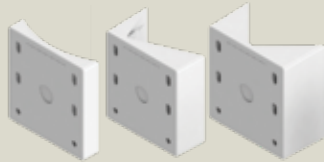

## Bracket Kits

- 2 top brackets included
- 2 bottom brackets included
- Hardware for installation included

Level Brackets

Angle Brackets

Stair Brackets

Column Adapters

## Posts and Post Mounting

Square Post Sleeve

Turned Newel Post Sleeve

Structural Posts

Standard Base Kit

Wind Uplift Base Kit

## Gates Available

Standard gate kits (36" wide opening) are available in 2 heights to work with 36" and 42" railing and are compatible with all vinyl rail systems. Custom gates available in 36" and 42" finished heights and cannot exceed 48" in width. Gate hardware sold separately.