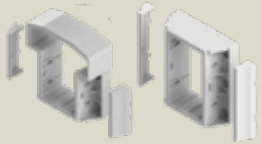

- All sizes come with aluminum stiffeners in both the top and bottom rails and include level or stair bracket kits.
- 10' rail and stair kit only available in 36" height. 10' stair kit only available in White with Square Balusters.
- Turned and Round Aluminum Balusters only available in 36" height.
- See product catalog for full product details and offering.

## Bracket Kits

- 2 top brackets included
- 2 bottom brackets included
- Hardware for installation included

Level Brackets

Angle Brackets

Stair Brackets

Column Adapters